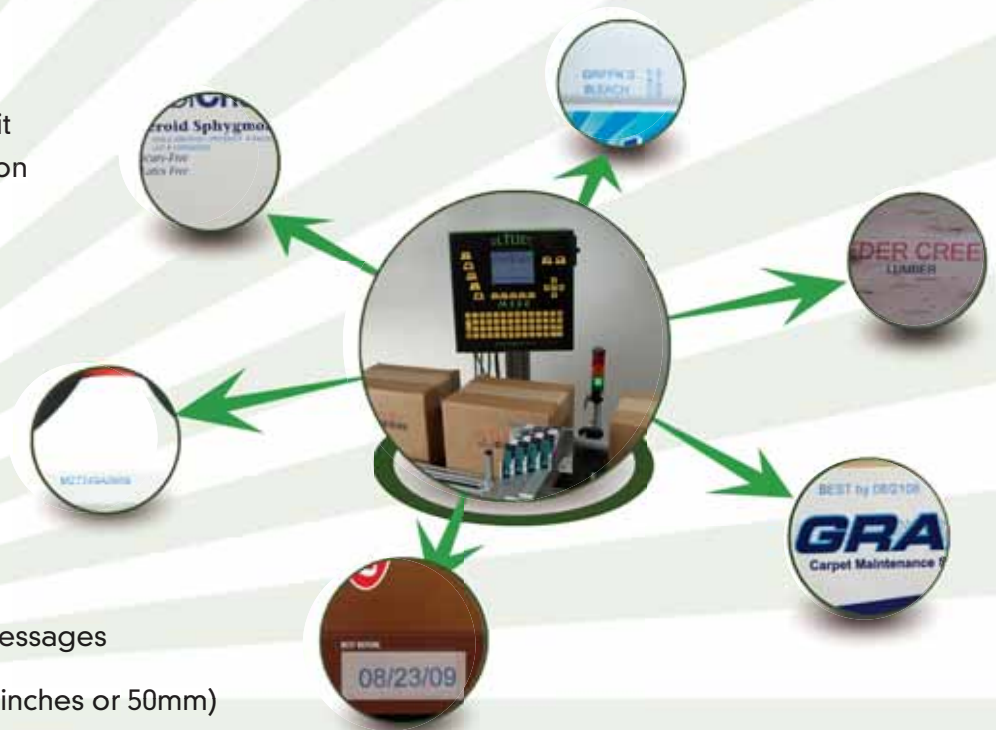

Every Approach to Marking and Coding

Maximize production with multi print heads

ULTIJET'S intuitive software makes it simple to print up to four production lines at the same time with only one printer.

- Password-protected and easy-to-read WYSIWYG display
- Choose different line speeds
- Use different ink types and colors at the same time
- Manage individual, different messages
- Change message size (up to 2 inches or 50mm) by stitching heads together