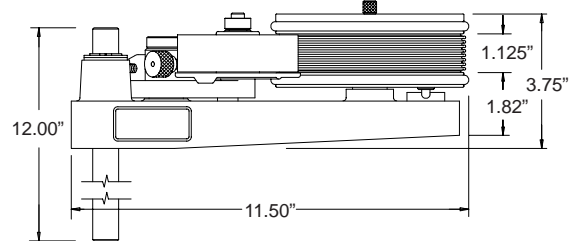

MARSH®

Marsh Shipping Supply Co., LLC

Porous Conveyor Line Printers

AUTOMATIC PRINTING HAS NEVER BEEN SO EASY!

MARSH'S® Conveyor Line Printers automatically print data on moving cartons and other flat surfaced materials with unsurpassed accuracy and legibility. These machines are mounted right on the conveyor line and require no power or operator assistance to print high quality impressions thousands of times a day.

ALSO AVAILABLE IN 2", 3" & 4" PRINT WIDTH MODELS

Exclusive Features

- Indexing (spot printing) and non-indexing (continuous printing) models with print areas up to 4" x 16-15/16".
- Field convertible mounting configuration for printing on the top, sides or bottom of the product.
- Precision machined, impact resistant aluminum castings with polyurethane finish for corrosion resistance.
- Permanently lubricated, sealed ball bearings in the print drum for extremely accurate, low friction drum rotation.
- Stainless steel mounting columns and shafts for durability even in harsh environments.
- Indexing mechanism with dual compression springs mounted over stainless steel guide rods prevents spring breakage and provides unsurpassed indexing speed and accuracy.
- MARSH'S® Ribtype die system allows text information to be set using individual characters or one piece logo dies. Custom dies can also be produced from camera ready copy.