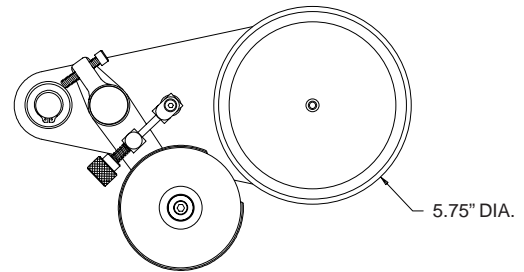

MARSH®

Marsh Shipping Supply Co., LLC

Porous Conveyor Line Printers

AUTOMATIC PRINTING HAS NEVER BEEN SO EASY!

MARSH'S® Conveyor Line Printers automatically print data on moving cartons and other flat surfaced materials with unsurpassed accuracy and legibility. These machines are mounted right on the conveyor line and require no power or operator assistance to print high quality impressions thousands of times a day.

ALSO AVAILABLE IN 2", 3" & 4" PRINT WIDTH MODELS

Exclusive Features

- Indexing (spot printing) and non-indexing (continuous printing) models with print areas up to 4" x 16-15/16".
- Field convertible mounting configuration for printing on the top, sides or bottom of the product.
- Precision machined, impact resistant aluminum castings with polyurethane finish for corrosion resistance.
- Permanently lubricated, sealed ball bearings in the print drum for extremely accurate, low friction drum rotation.
- Stainless steel mounting columns and shafts for durability even in harsh environments.
- Indexing mechanism with dual compression springs mounted over stainless steel guide rods prevents spring breakage and provides unsurpassed indexing speed and accuracy.
- MARSH'S® Ribtype die system allows text information to be set using individual characters or one piece logo dies. Custom dies can also be produced from camera ready copy.